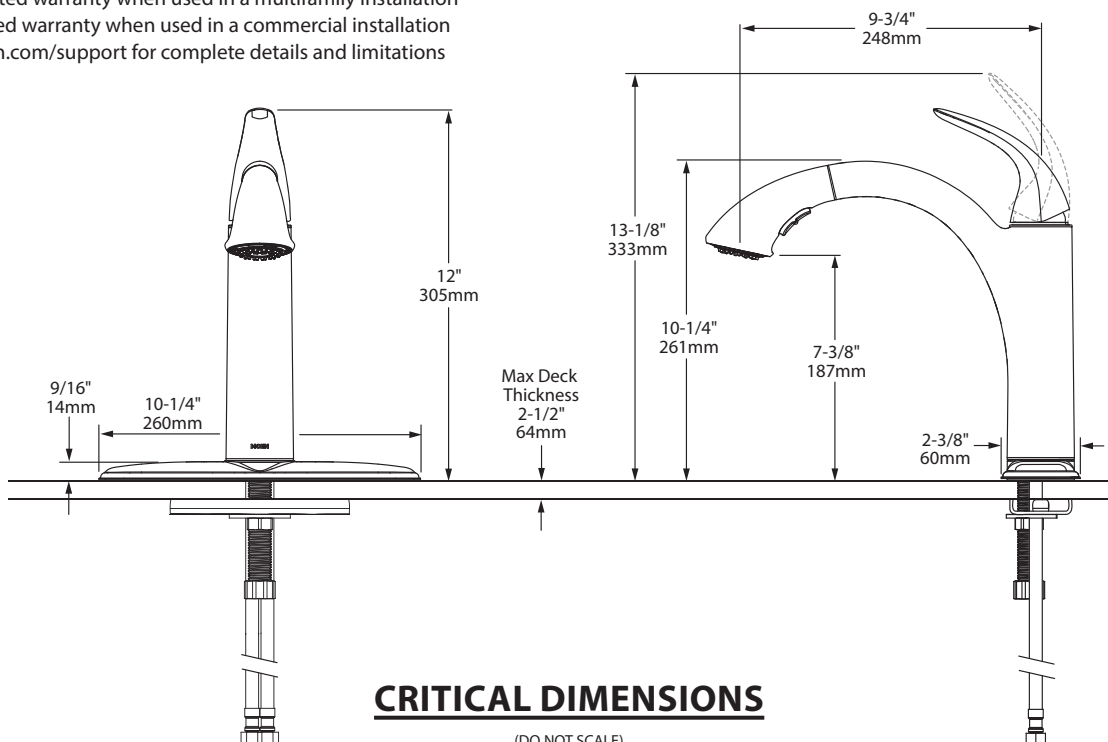

# Specifications

**Camerist®  
Single-Handle Kitchen  
Pull Out Faucet**

**Models:** 7545 series  
67545 series

**NOTE:** THIS FAUCET IS DESIGNED  
TO BE INSTALLED THROUGH 1 OR  
3 HOLE, 1-1/2" (38MM) DIA.