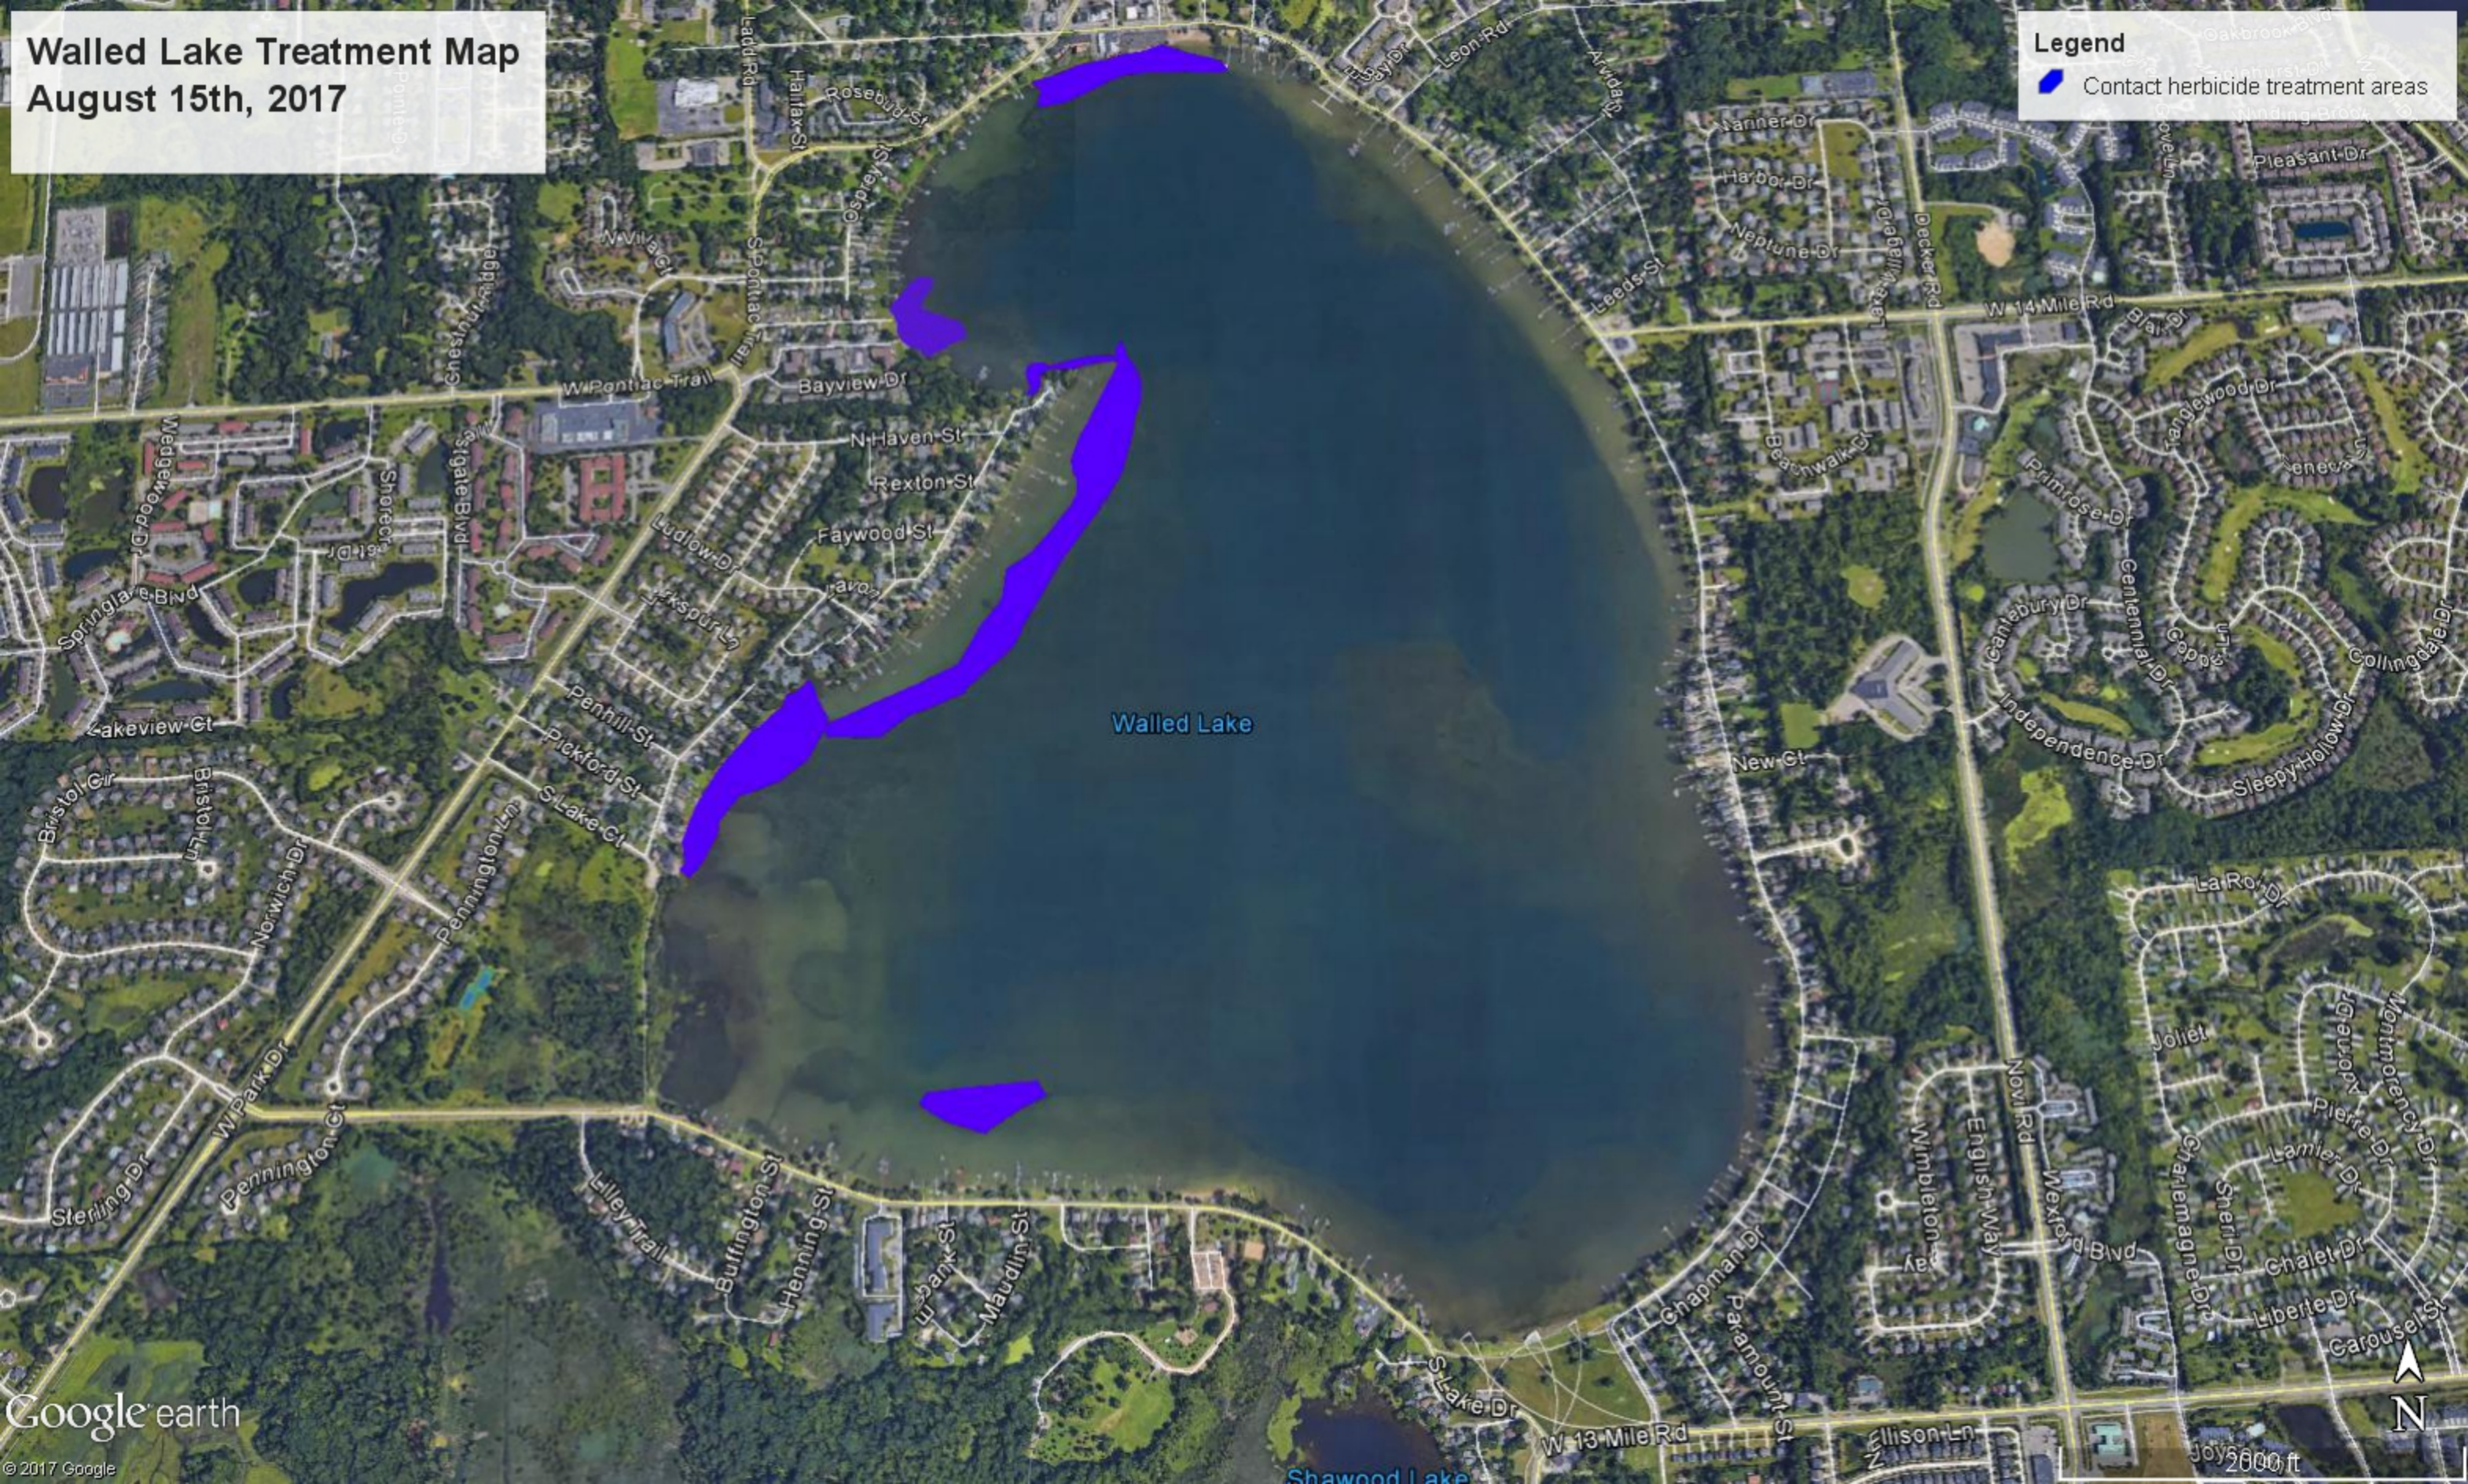

Walled Lake Starry Stonewort Treatment Map
July 12th, 2017

Legend

-  Starry Stonewort treatment areas

Walled Lake Starry Stonewort Treatment Map
August 15th, 2017

Legend

-  Starry Stonewort treatment areas

Walled Lake Treatment Map

August 15th, 2017

Legend

- Contact herbicide treatment areas

Walled Lake

2000 ft

Walled Lake Treatment Map

October 17th&18th, 2017

Legend

- Systemic Milfoil control treatment areas