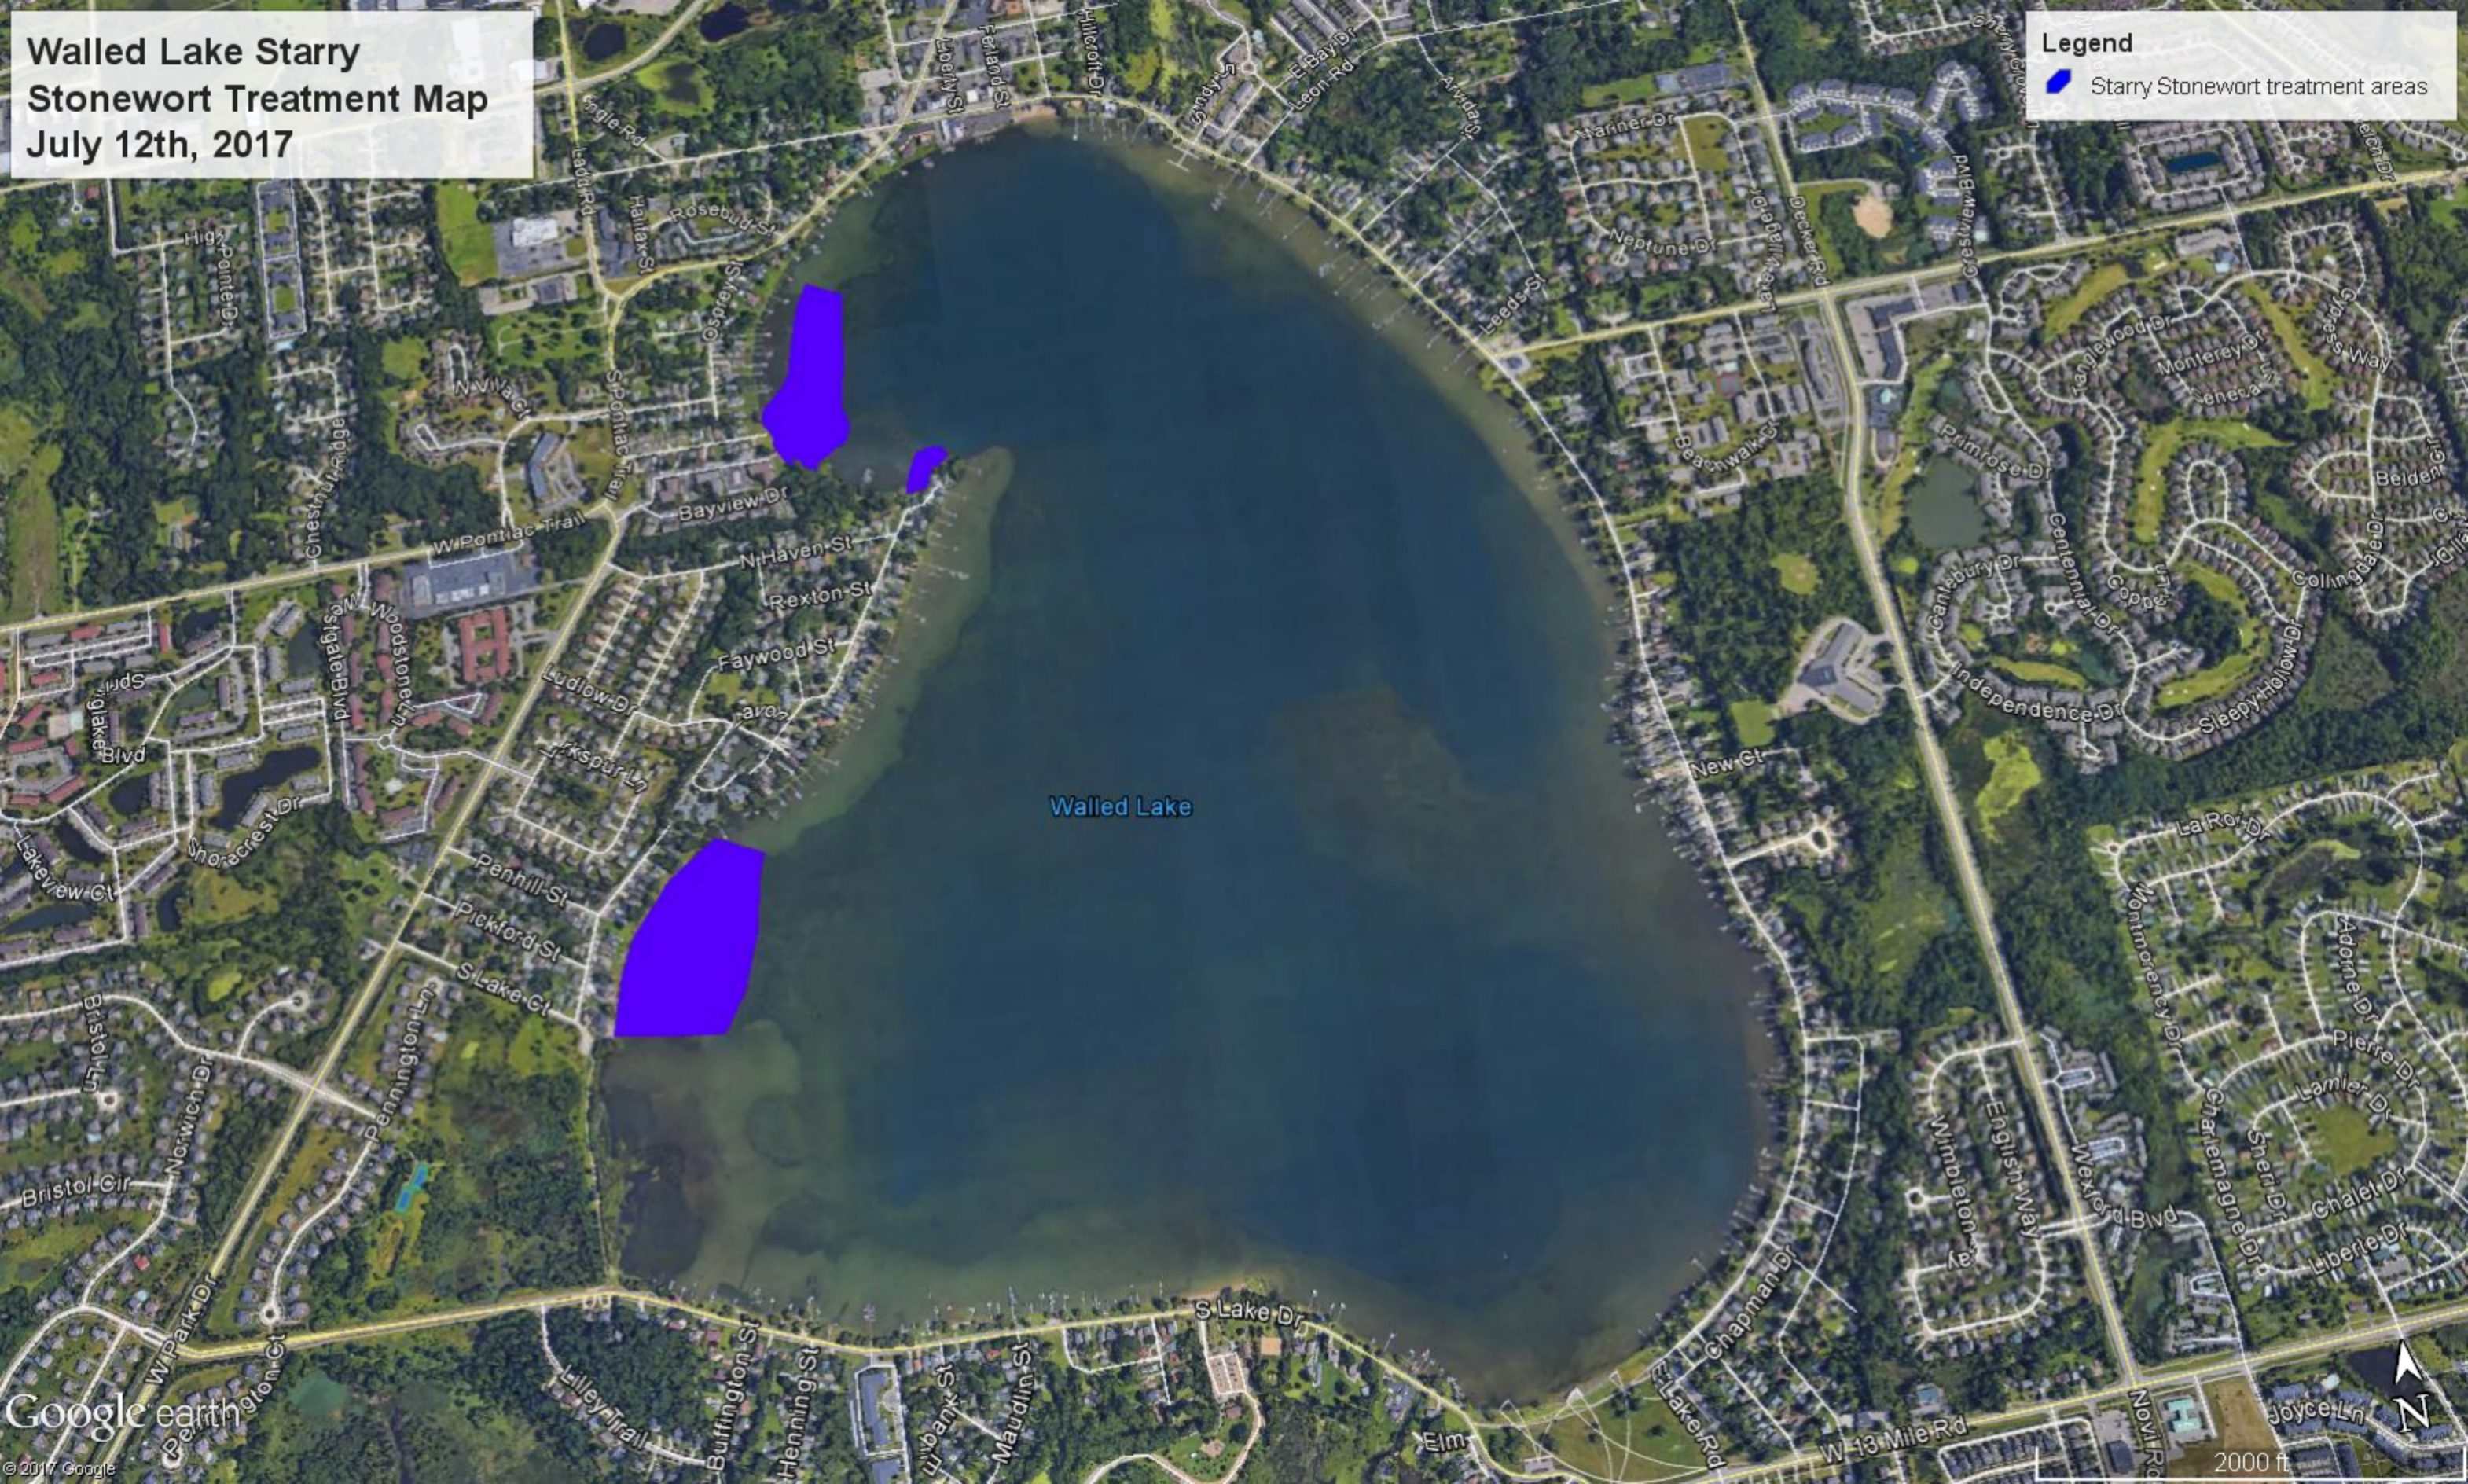

Walled Lake Starry Stonewort Treatment Map
July 12th, 2017

Legend

-  Starry Stonewort treatment areas

Walled Lake Starry Stonewort Treatment Map
August 15th, 2017

Legend

-  Starry Stonewort treatment areas

Walled Lake Treatment Map

August 15th, 2017

Legend

- Contact herbicide treatment areas

Walled Lake

2000 ft

Walled Lake Treatment Map

October 17th&18th, 2017

Legend

- Systemic Milfoil control treatment areas