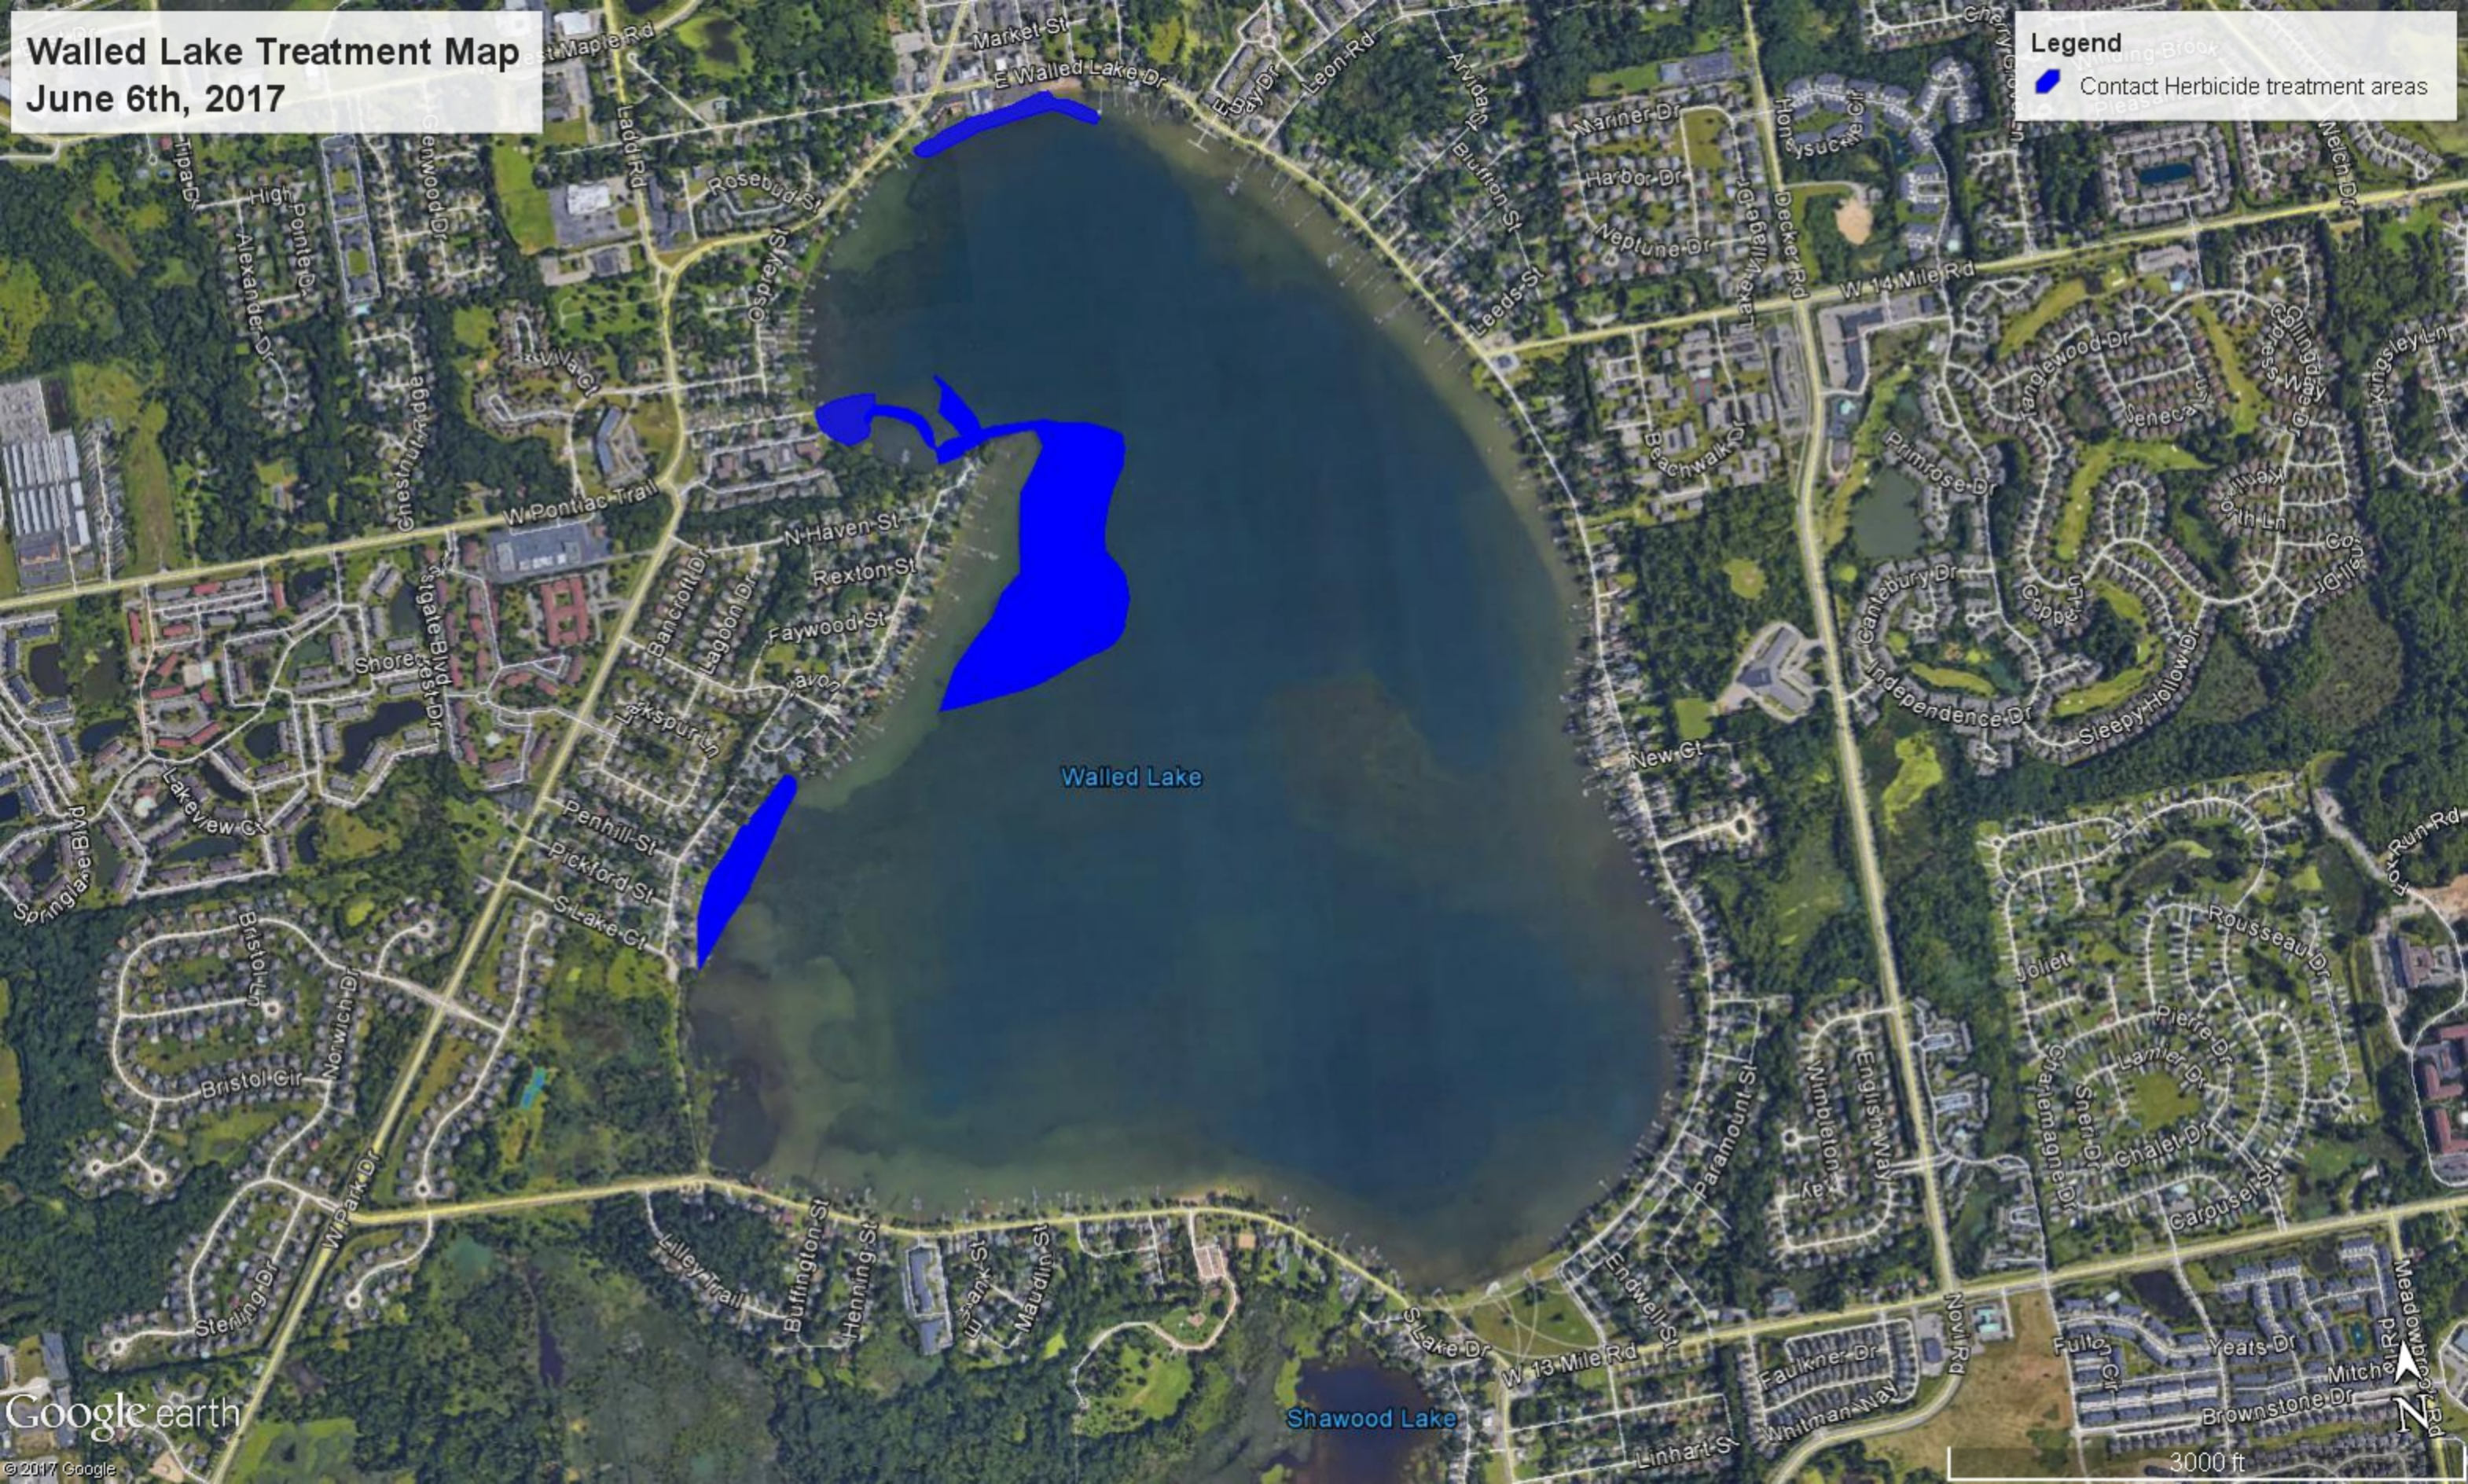

Walled Lake Treatment Map

June 6th, 2017

Legend

-  Contact Herbicide treatment areas

Walled Lake Treatment Map

July 12th, 2017

Legend

- Contact Herbicide treatment areas

Walled Lake Starry Stonewort Treatment Map
July 12th, 2017

Legend

-  Starry Stonewort treatment areas

Walled Lake Starry Stonewort Treatment Map
August 15th, 2017

Legend

-  Starry Stonewort treatment areas

Walled Lake Treatment Map

August 15th, 2017

Legend

- Contact herbicide treatment areas

Walled Lake

2000 ft

Walled Lake Treatment Map

October 17th&18th, 2017

Legend

- Systemic Milfoil control treatment areas