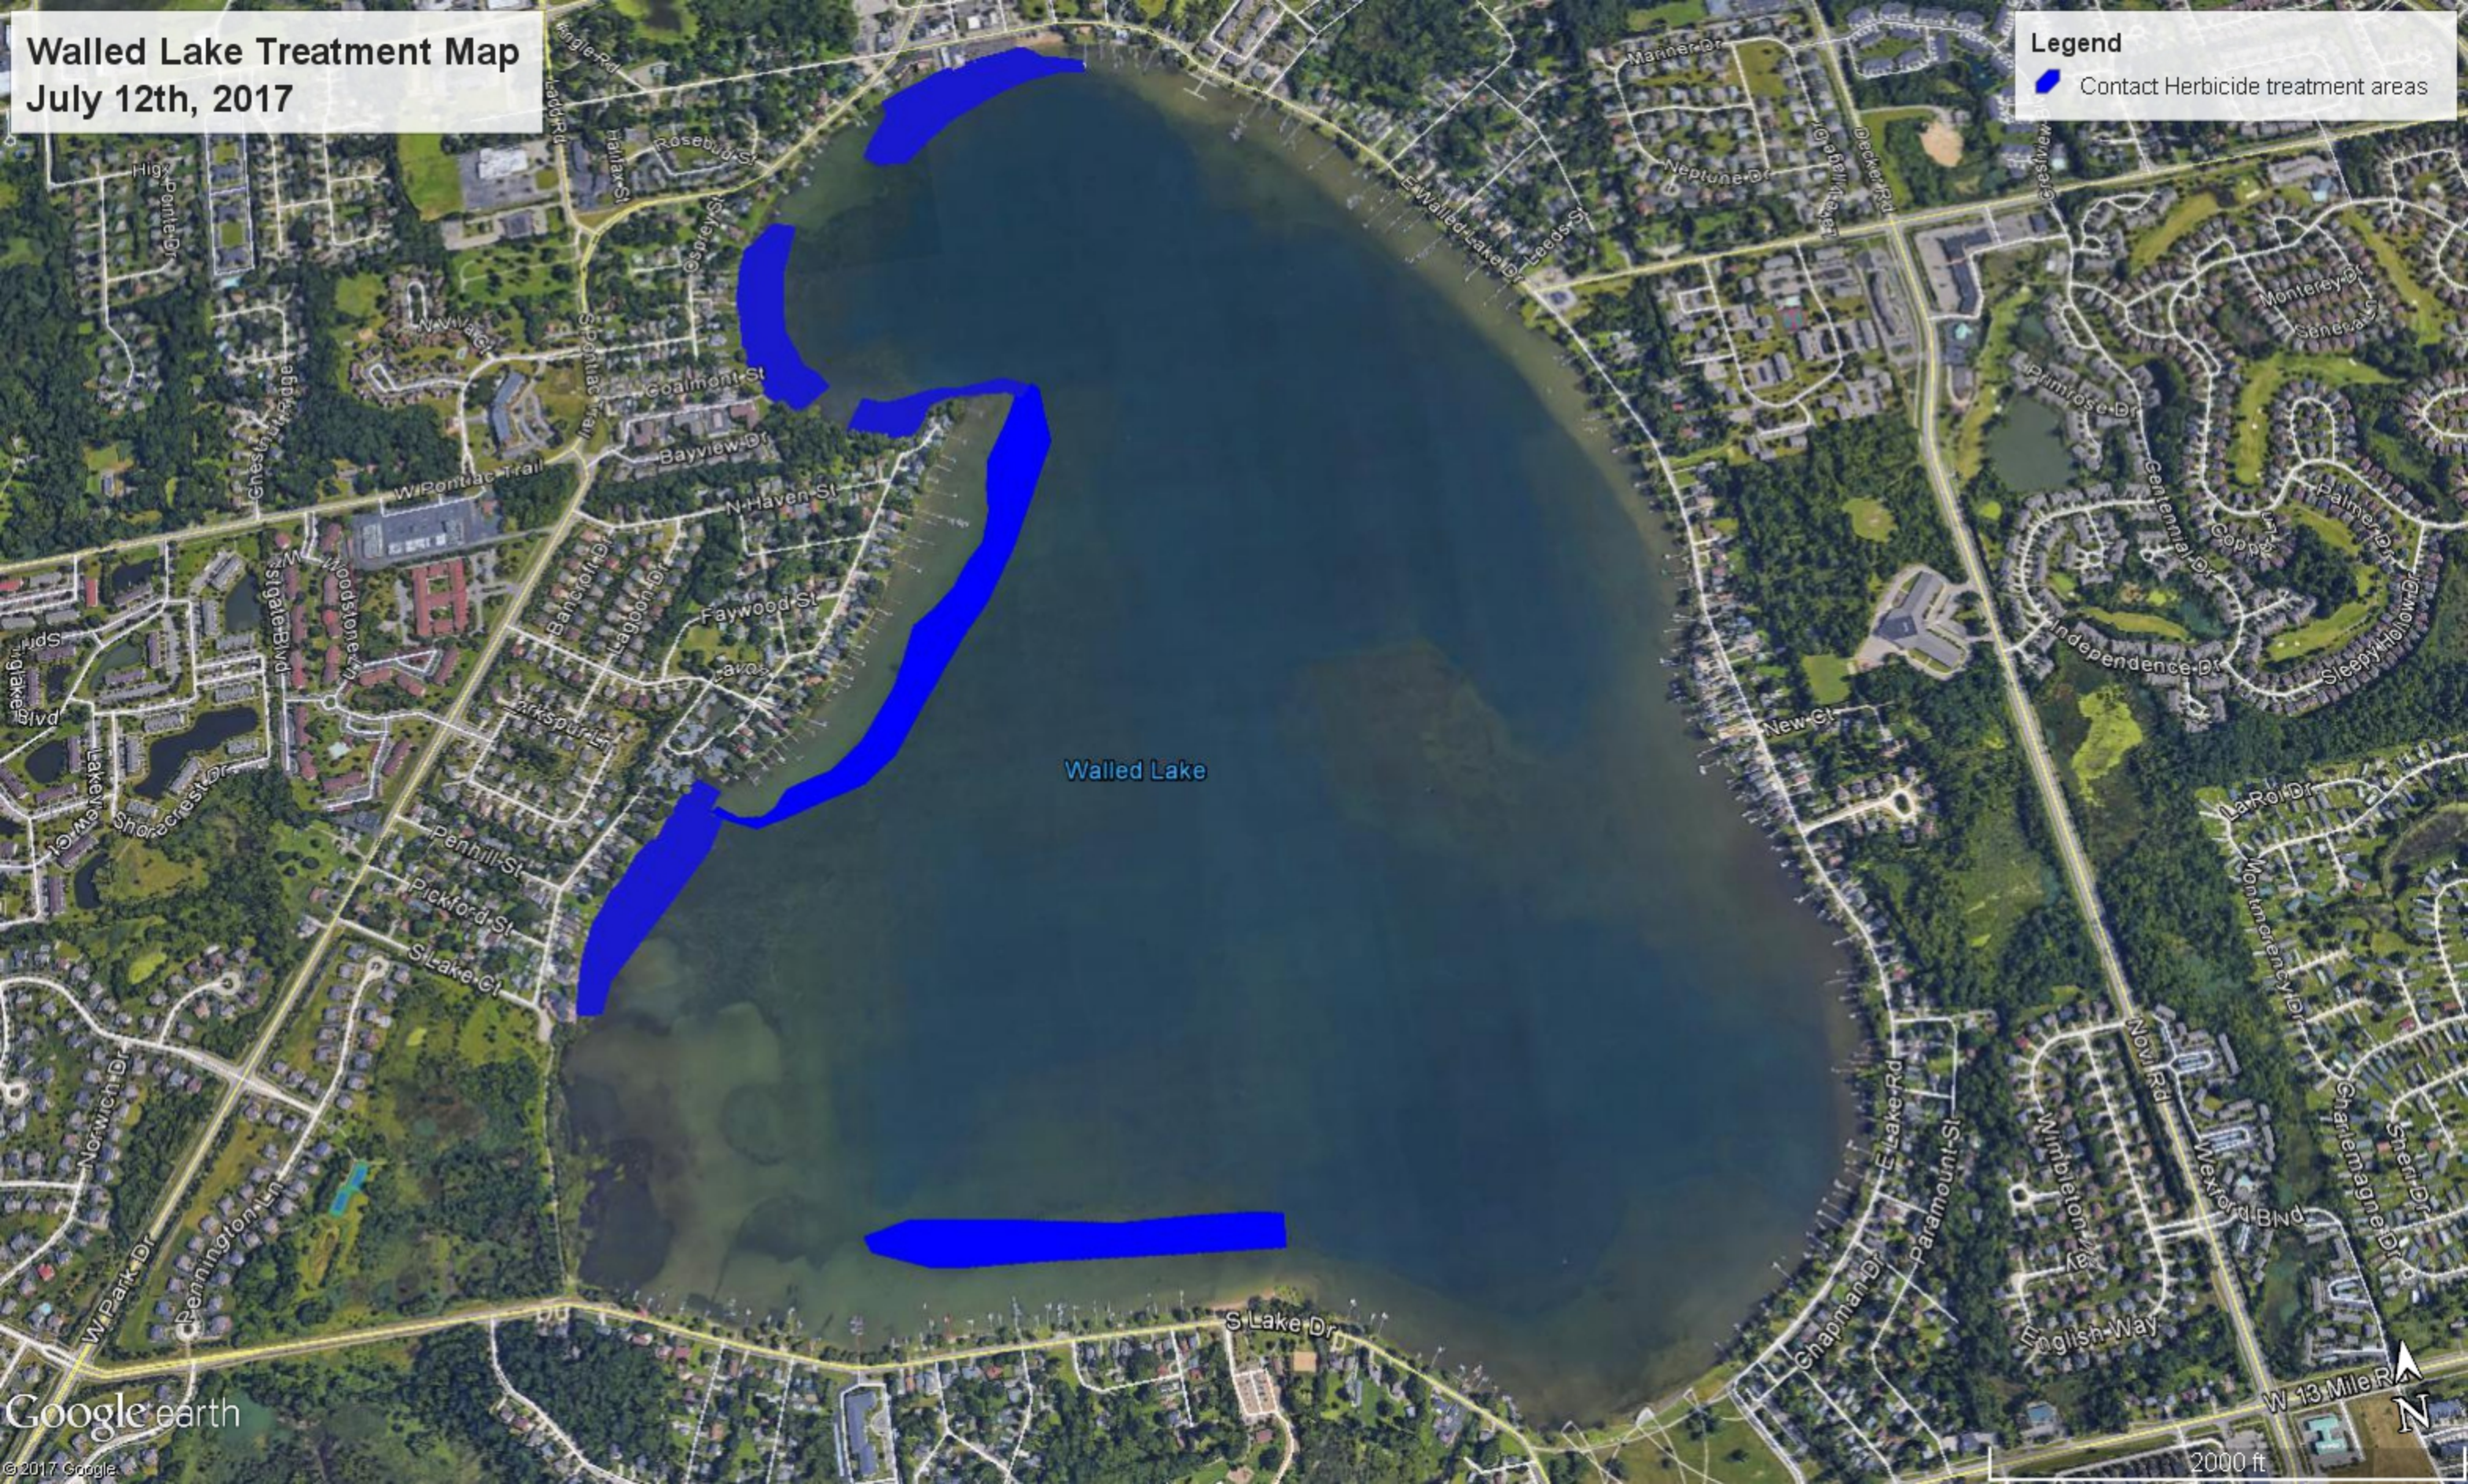

Walled Lake Treatment Map

June 6th, 2017

Legend

-  Contact Herbicide treatment areas

Walled Lake Treatment Map

July 12th, 2017

Legend

- Contact Herbicide treatment areas

Walled Lake Starry Stonewort Treatment Map
July 12th, 2017

Legend

-  Starry Stonewort treatment areas

Walled Lake Starry Stonewort Treatment Map
August 15th, 2017

Legend

-  Starry Stonewort treatment areas

Walled Lake Treatment Map

August 15th, 2017

Legend

- Contact herbicide treatment areas

Walled Lake

2000 ft

Walled Lake Treatment Map

October 17th&18th, 2017

Legend

- Systemic Milfoil control treatment areas