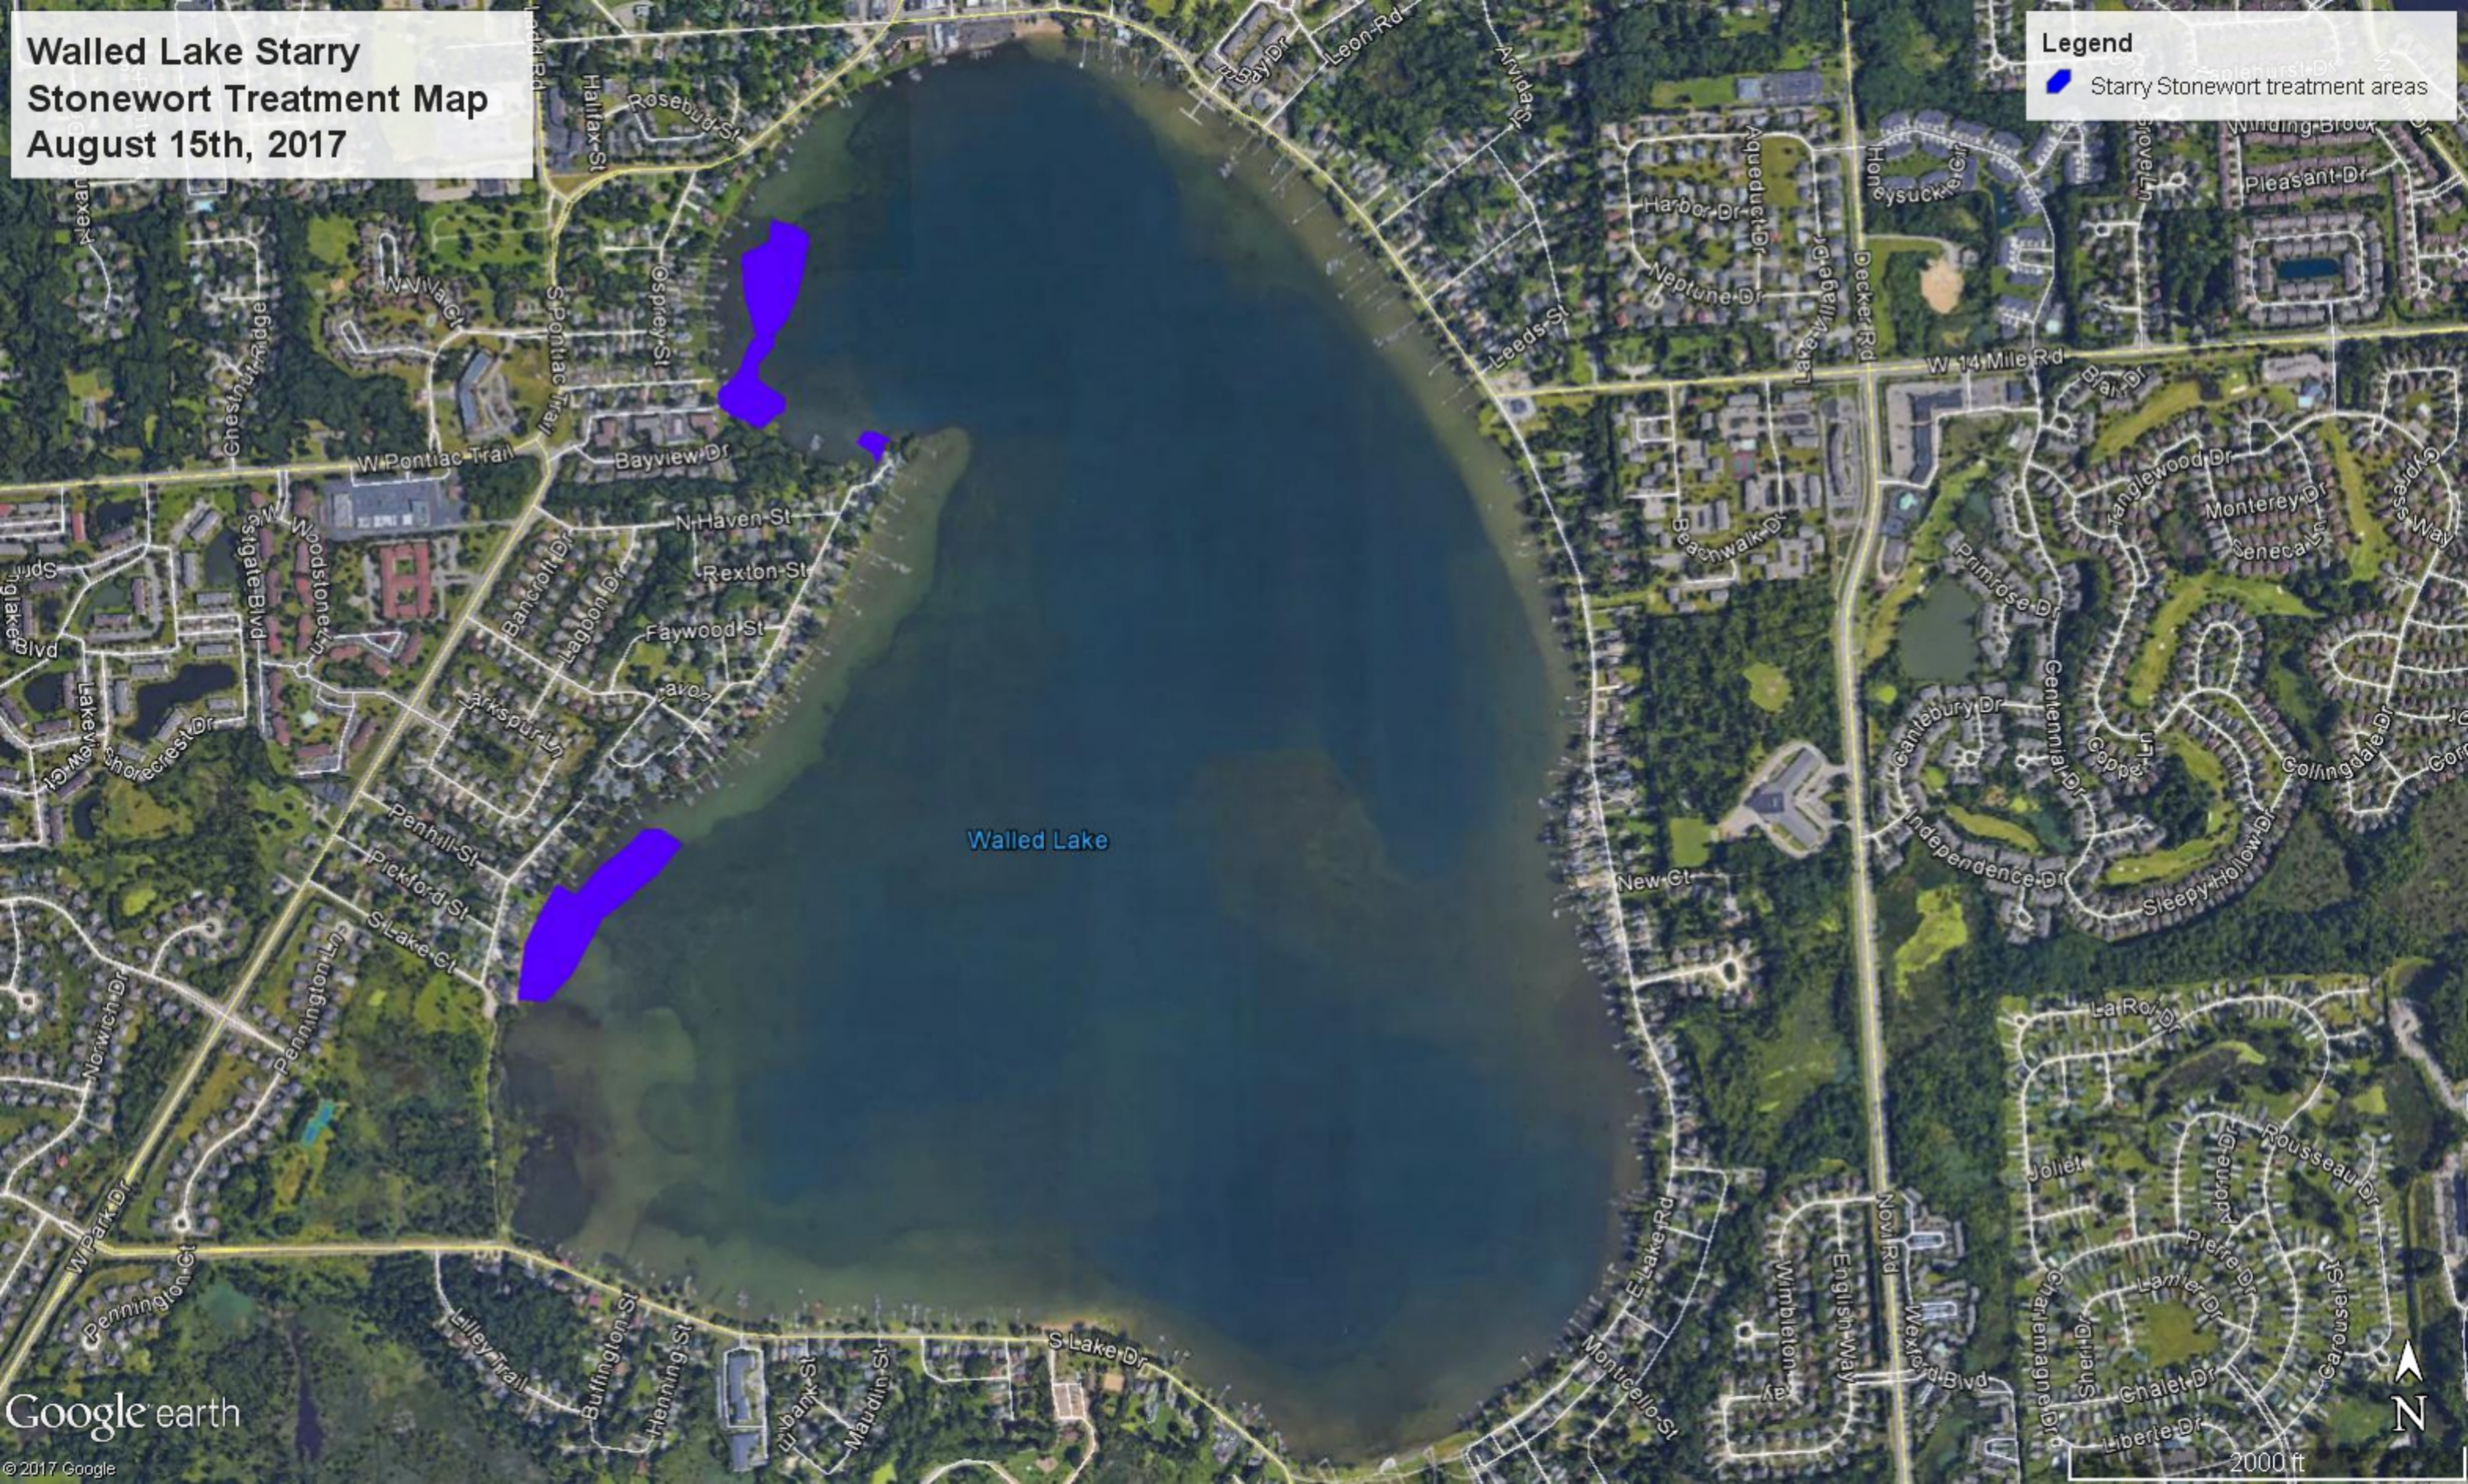

Walled Lake Starry Stonewort Treatment Map
July 12th, 2017

Legend

-  Starry Stonewort treatment areas

Walled Lake Starry Stonewort Treatment Map
August 15th, 2017

Legend

-  Starry Stonewort treatment areas

Walled Lake Treatment Map

August 15th, 2017

Legend

- Contact herbicide treatment areas

Walled Lake

2000 ft

Walled Lake Treatment Map

October 17th&18th, 2017

Legend

- Systemic Milfoil control treatment areas