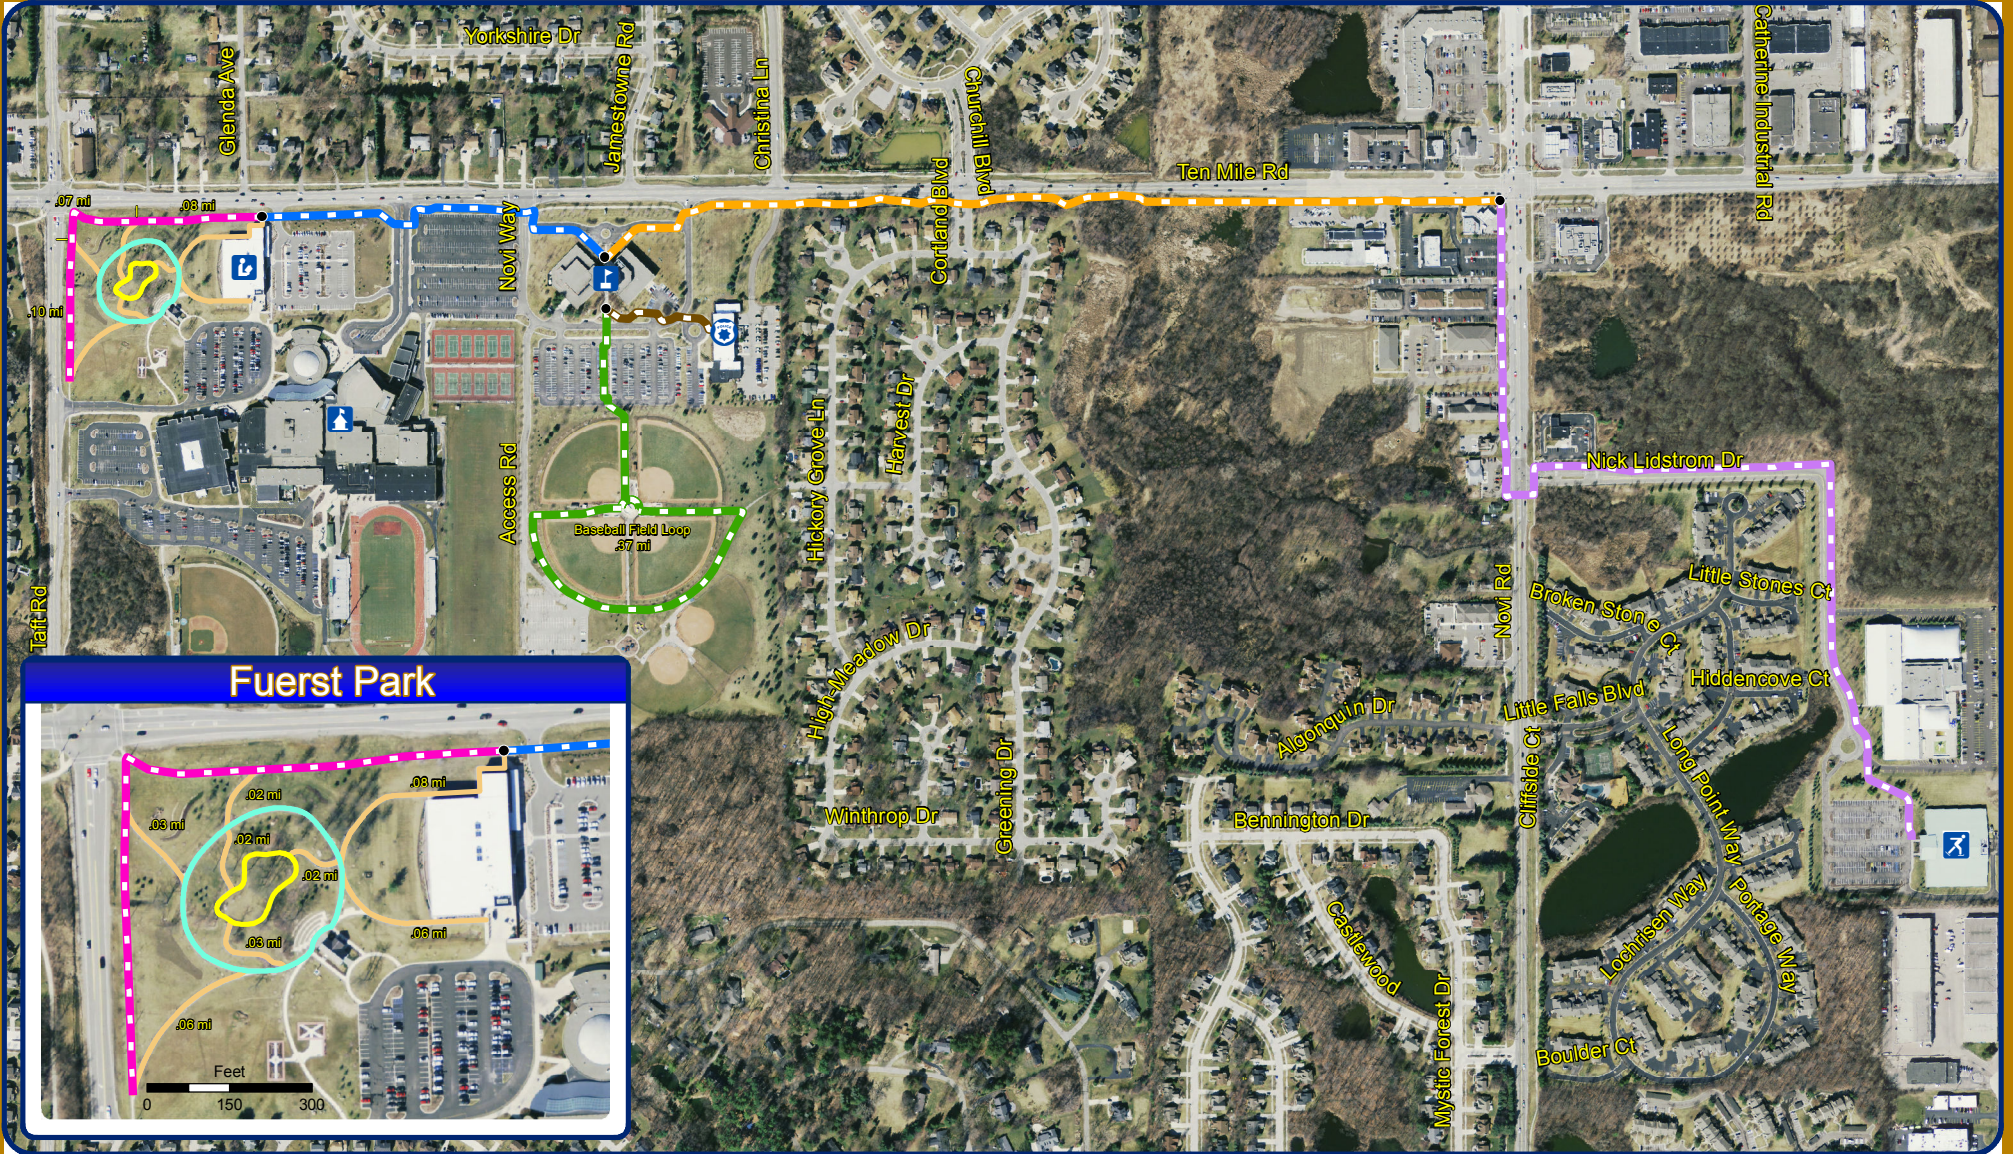

Civic Center Campus Walking Routes

Round Trip Walking Routes

- Civic Center To/From Novl Rd (1.28 mi)
- Civic Center To/From Library (0.54 mi)
- Civic Center To Power Park & Around Fields (0.66 mi)
- Library To/From Southwest Fuerst Park (0.50 mi)
- Police Station To/From Civic Center (0.16 mi)
- Ten Mile To/From Ice Arena (1.46 mi)
- Fuerst Park Outer Ring (0.18 mi)
- Fuerst Park Inner Ring (0.08 mi)

City of Novi

Information Technology Department
 Geographic Information Services
 45175 W Ten Mile Rd
 Novi, MI 48375
 cityofnovi.org