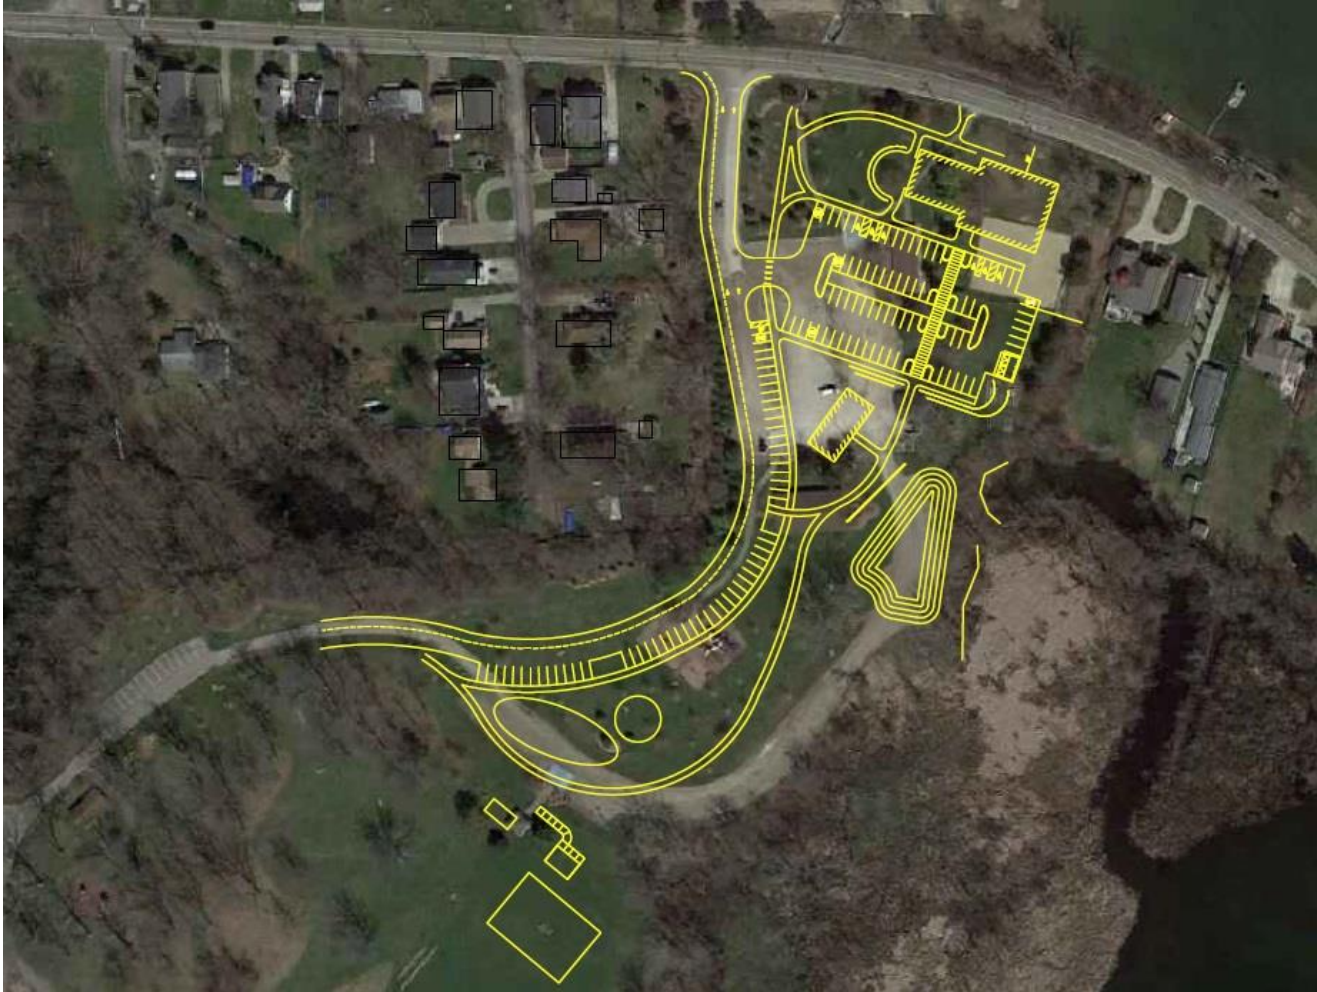

Lakeshore Park Update

June 2017

Current Lakeshore Park Building

Former (July 2016)

Conceptual Design based on PRCS Capital Needs Assessment

May 2017 Conceptual Design

Conceptual Overlay on Existing

Conceptual New Building Layout

- Multi-purpose room fits up to 100, two small rooms up to 20 each.
- Multi-purpose room is similar size to Council Chambers at Civic Center.

Conceptual New Building Facade