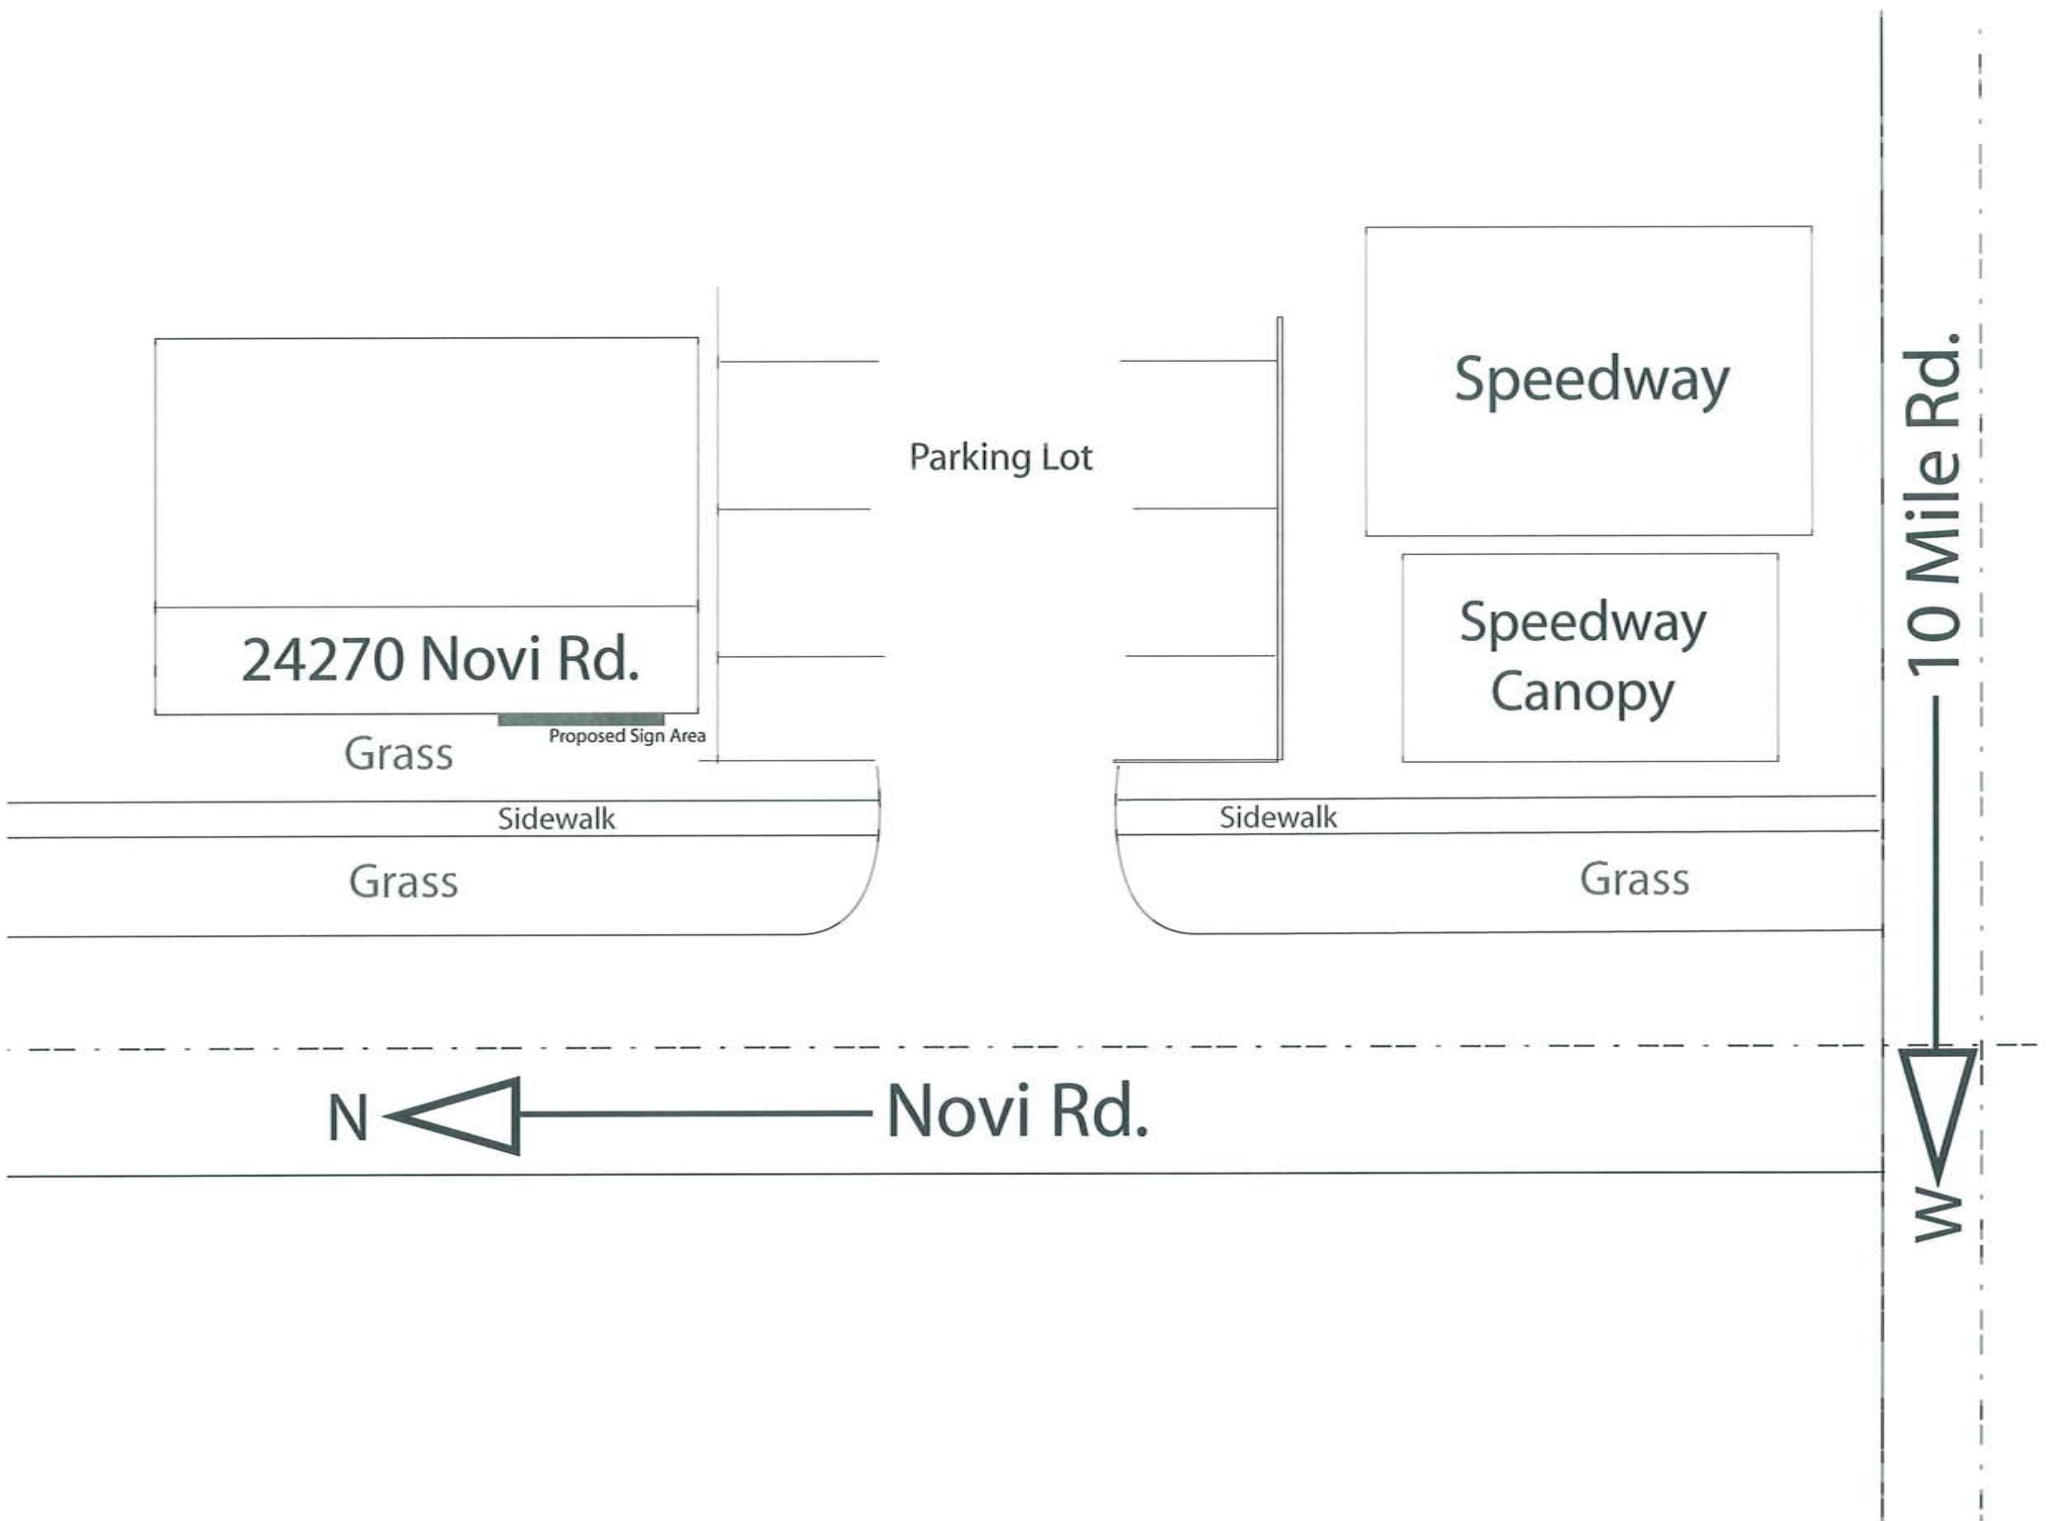

124.75"
45" Benito's
Cafe
PIZZA • PANINI • PASTA

24270 Novi Rd.

Parking Lot

Speedway

Speedway
Canopy

Grass

Proposed Sign Area

Sidewalk

Sidewalk

Grass

Grass

10 Mile Rd.

N

Novi Rd.

W